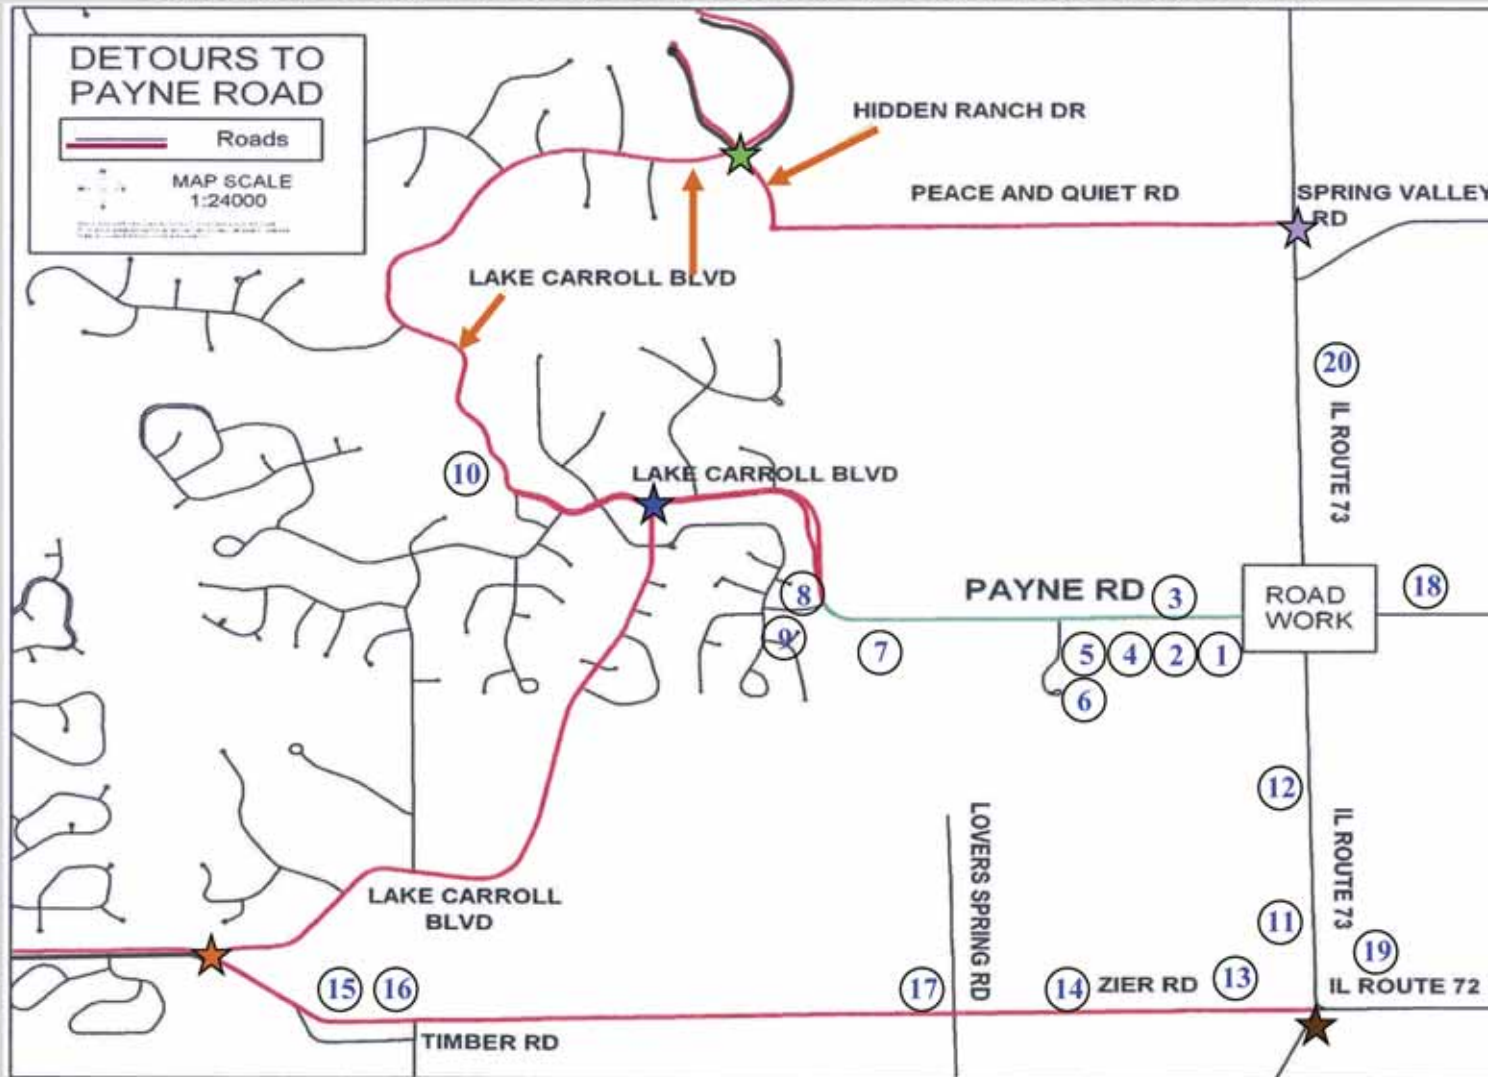

Payne Road Detour - Directions to businesses located in and east of Lake Carroll

Payne Road & Lake Carroll Businesses

1. 1st State Bank of Lake Carroll (815)864-2125
2. Isenhart Realty (815)864-2390
3. Prudential Midwest, Realtors (815)864-2701
  Lake Carroll Builders (815)864-2700
4. Hickory Hideaway (815)864-2099
5. Shear Perfection (815)864-2323
6. Loescher Auto Body & Paint (815)864-2008
7. Dollinger's Tree Farm (815)864-2437
8. Countryside Builders (815)443-2190
  Countryside Landscaping (815)493-6371
  Fawnridge Realty (800)346-0671
9. Lake Carroll Association (815)493-2552
10. LC Golf Course (815)493-2810 op#6
  Seasons restaurant & Rumors bar (815)493-2810 op#4
11. Lake Carroll Realty (815)493-8930
  Landmark Homes (815)493-2903
12. Fischer Excavation (815)233-3232
13. Miller Sports (815)493-6401
14. Purdue Marine (815)493-2655
15. RE-MAX Town Lake & Country Realty (815)493-7653
16. Trailside Enterprises (815)493-8484
17. Sweitzer Nursery (815)493-2434
18. Forest Green Trees (815)864-2808
19. Crop Production Services (815)493-2281
20. Real Design Concrete (815)864-3096

Directions From Lanark

1. At the intersection of Route 64/52 and IL Route 73, turn left onto North Broad Street/IL-73/IL-72 for 2.6 miles.
2. Turn Left onto Zier Road ★, go 2.3 miles.
3. Turn Right onto Lake Carroll Blvd.★ (1.7 miles)
4. At the Lake Carroll Blvd "T" intersection ★
  - a. Turn left for the Clubhouse and Golf Course (#10)
  - b. Turn right for all other businesses (#1 - #9).
    (In .6 miles Lake Carroll Blvd becomes Payne Rd)

Directions From Shannon

1. From Market Street/IL 72 continue West on IL 72.
2. At the intersection of IL Route 72 and 73, continue straight (west) on Zier Road.★
3. Turn Right onto Lake Carroll Blvd.★ (1.7 miles)
4. At the Lake Carroll Blvd "T" intersection ★
  - a. Turn left for the Clubhouse and Golf Course (#10)
  - b. Turn right for all other businesses (#1 - #9).
    (In .6 miles Lake Carroll Blvd becomes Payne Rd)

Directions From Lena

1. From the intersection of IL 73 and US 20 go south on IL 73 for 13.7 miles.
2. Turn Right onto Peace and Quiet Rd ★; then right on Hidden Ranch Dr - go a total of 1.8 miles.
3. Turn Left onto Lake Carroll Blvd.★
4. Lake Carroll becomes Payne Road after 2 miles.